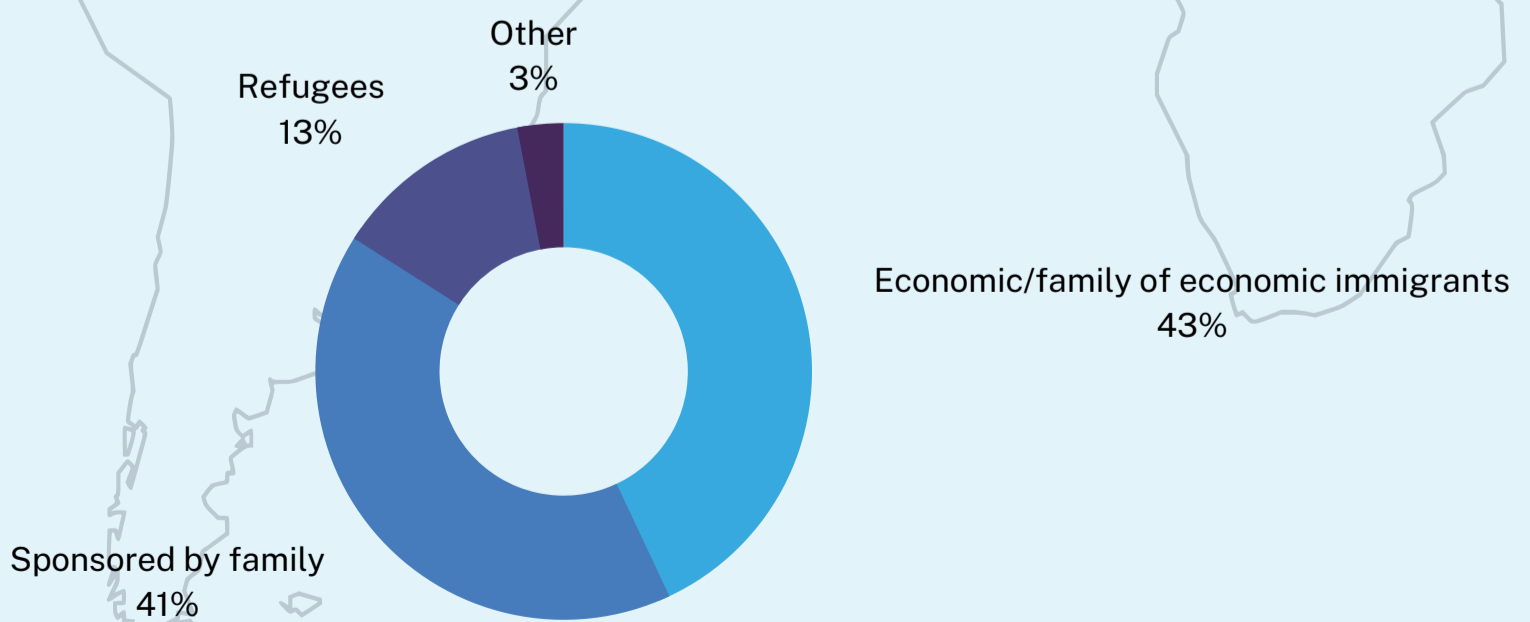

IMMIGRATION HIGHLIGHTS 2021 CENSUS

United Counties of Leeds and Grenville

7.2%

of the population
are immigrants

7505

people are
immigrants

An immigrant is
someone who is or
has ever been a
landed immigrant
or permanent
resident.

Top Five Birth Countries

Overall

USA - 985
Netherlands - 680
Germany - 490
Philippines - 260
India - 195

2011-2016

USA - 70
India - 55
Syria - 50
China - 35
UK - 30

2016-2021

USA - 100
Syria - 80
Philippines - 40
UK - 35
India - 25

Immigrant Arrivals Since 1980

IMMIGRATION HIGHLIGHTS 2021 CENSUS

United Counties of
Leeds and Grenville

6%

of the population
speaks a language outside of
English and French

Top Languages Spoken

Spanish
German
Dutch
Arabic
Italian